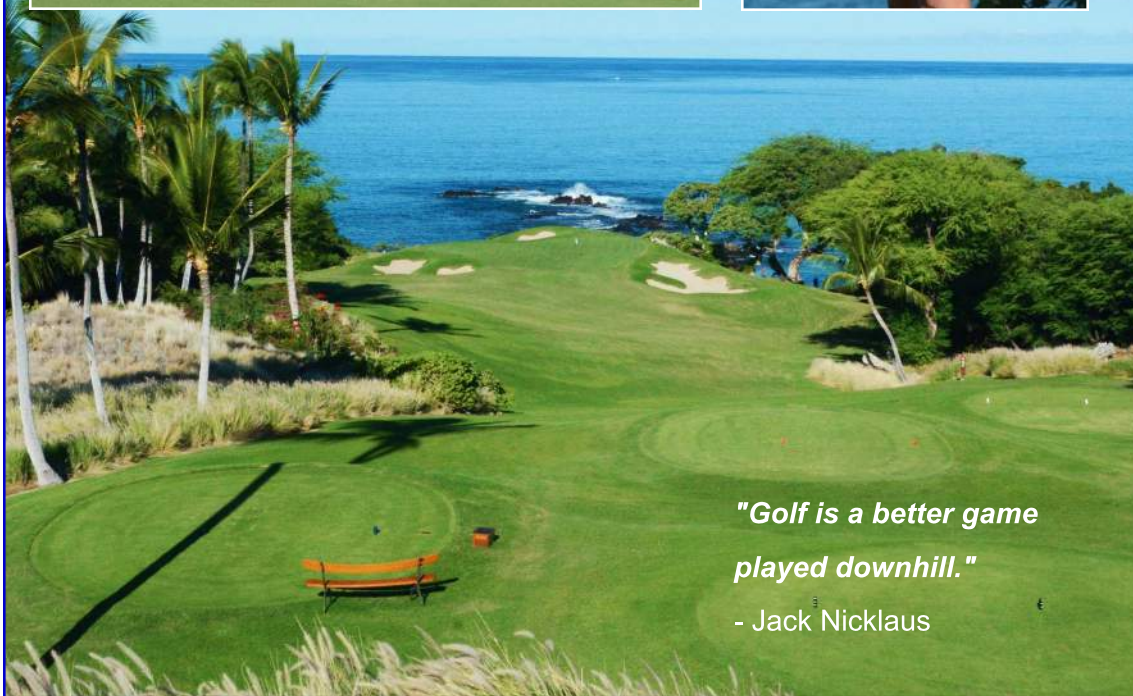

Open 9:30 a.m. - 9:30 p.m. daily

Holiday hours may vary

KingsShops.com | 808-886-8811

*"Golf is a better game
played downhill."*

- Jack Nicklaus

A CORNER OF SERENITY

IN MAUNA LANI

3 & 4 BEDROOM FLOOR PLANS
DESIGNER FINISHES & OPTIONS
SINGLE-LEVEL & TWO-STORY HOMES
LUXURY RESORT AMENITIES
WALK TO BEACHES, SHOPS & DINING
CHAMPIONSHIP GOLF COURSES