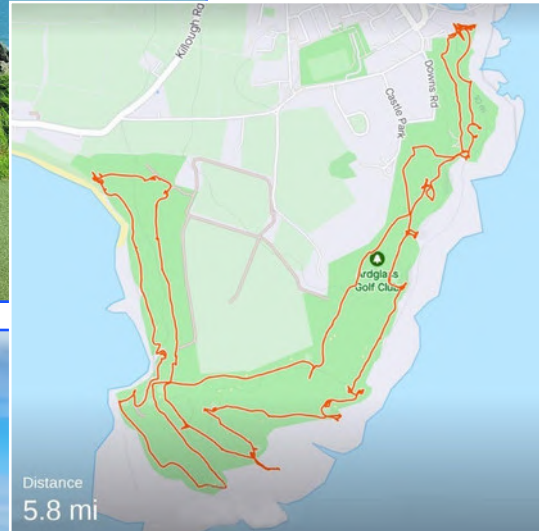

Telephone +44 (0) 28 7083 2015  
reception@portstewartgc.co.uk

**STRAND COURSE**

COMPETITION															
Tees Played		Blue Tees	White Tees	Green Tees	Red Tees	Date									
Slope Rating		120	124	122	124	Handicap Index		Course Handicap		Playing Handicap					
Course Rating		74.3	72.1	67.7	74.3										
<b>Player A</b>															
<b>Player B</b>															
Maker's Score	Rank	Name	Par	Blue Tees	White Tees	Green Tees	Stroke Index	Score	A	B	Net Score	H + 1 (A-B)	Par	Stroke Index	
	1	Tubber Patrick	4	427	417	400	11						450	4	7
	2	Dew's Hill	4	396	389	347	7						347	4	1
	3	The Settlement	3	218	205	166	15						166	3	17
	4	Thady Hollow	5	563	522	482	5						482	5	9
	5	Rifle Range	4	461	449	334	1						334	4	3
	6	Five Penny Piece	3	143	135	110	15						110	3	13
	7	Strawberry Hill	5	516	475	422	17						422	5	11
	8	Portnahapple	4	445	411	357	3						357	4	5
	9	Lackhill	4	378	350	268	9						268	4	15
				36	3537	3324	2947	OUT					2947	36	
<b>PLEASE AVOID SLOW PLAY AT ALL TIMES</b>															
	10	Fishermark's Walk	4	413	398	370	18						370	4	2
	11	Fernside	4	467	376	232	4						232	4	14
	12	Barnmouth	3	167	154	140	18						140	3	18
	13	Cashlendock	5	500	487	469	16						469	5	6
	14	The Hill	5	522	489	458	12						458	5	8
	15	Articlave	3	198	159	118	14						118	3	16
	16	The Plateau	4	418	389	363	6						363	4	4
	17	Agherlan	4	446	428	419	2						419	5	12
	18	Strand Head	4	471	424	371	8						371	4	10
				36	3567	3302	3020	IN					3020	37	
				36	3527	3324	2947	OUT					2947	36	
				72	7194	6626	5967	TOTAL					5967	73	
STABLEFORD POINTS OR NET RESULT		HANDICAP		NETT		Holes Won		Holes Lost		Result					
Maker's Signature _____ Player's Signature _____															